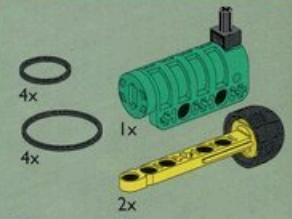

F. #5204 Cyber Slam Accessories
11 pieces. $3.99